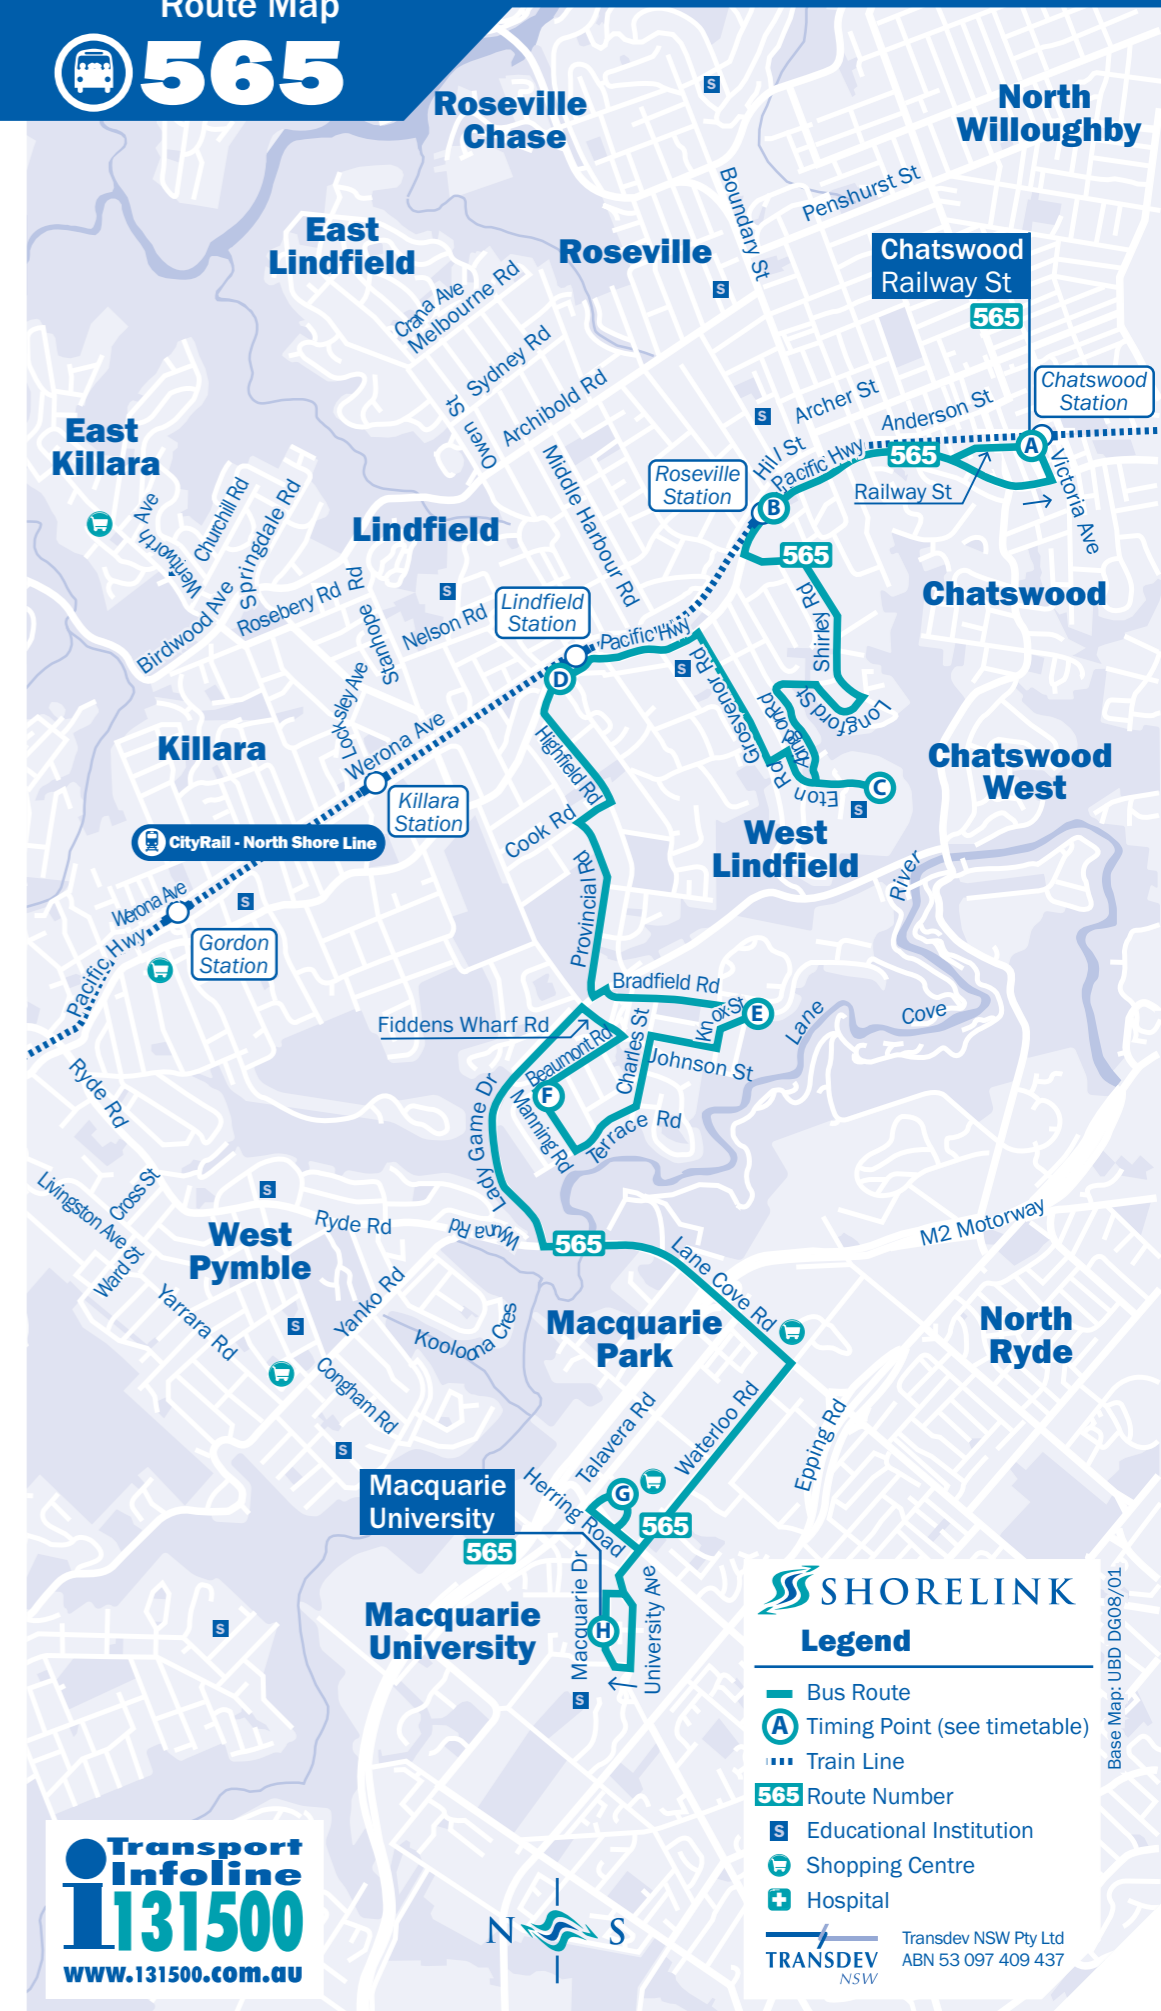

Service does not operate between Macquarie University and West Killara on Saturdays or Sundays.

WEST KILLARA - CHATSWOOD

Saturday

Timing Points (see map)	am	am	am	am	pm	pm	pm	pm	pm
F West Killara (Beaumont Rd)	8.28	9.28	10.28	11.28	12.28	1.28	2.28	3.28	4.28
E West Lindfield (CSIRO)	8.33	9.33	10.33	11.33	12.33	1.33	2.33	3.33	4.33
D Lindfield Station (Pacific Hwy)	8.42	9.42	10.42	11.42	12.42	1.42	2.42	3.42	4.42
C UTS Kuring-gai	....	9.47	10.47	11.47	12.47	1.47	2.47	3.47	4.47
B Roseville Station (Pacific Hwy)	....	9.53	10.53	11.53	....	1.53	2.53	3.53	4.53
A Chatswood Station (Railway St)	....	10.00	11.00	12.00	....	2.00	3.00	4.00	5.00

Sunday & Public Holidays (excluding Christmas Day)

Timing Points (see map)	am	am	am	pm	pm
F West Killara (Beaumont Rd)	8.28	9.28	11.11	1.11	3.11
E West Lindfield (CSIRO)	8.33	9.33	11.16	1.16	3.16
D Lindfield Station (Pacific Hwy)	8.42	9.42	11.25	1.25	3.25
C UTS Kuring-gai	....	9.47	11.30	1.30	3.30
B Roseville Station (Pacific Hwy)	....	9.53	....	1.36	3.36
A Chatswood Station (Railway St)	....	10.00	....	1.43	3.43

Easter Saturday services operate to public holiday timetable. No services on Christmas Day

Explanations

R Bus operates from Lindfield to Beaumont Rd then through West Lindfield to CSIRO.

See other side for Monday to Friday timetable →

Transport Infoline
131500
www.131500.com.au

SHORELINK
Legend

- Bus Route
- Timing Point (see timetable)
- Train Line
- 565 Route Number
- Educational Institution
- Shopping Centre
- Hospital
- Transdev NSW Pty Ltd
  ABN 53 097 409 437

Service does not operate between Macquarie University and West Killara on Saturdays or Sundays.